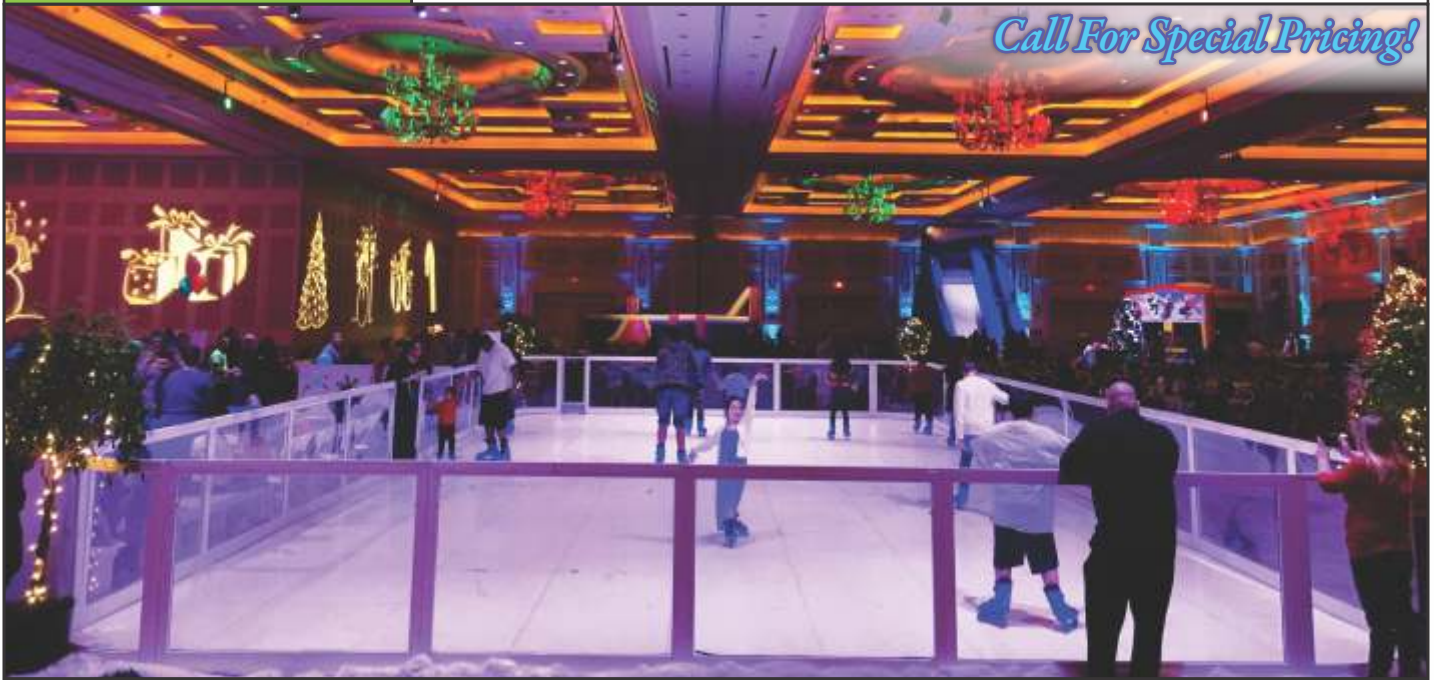

arizonabouncearound.com

Holiday Rentals!

QUESTIONS? JUST GIVE US A CALL.
480-874-3470

*Memorable Events
That Last A Lifetime!*

Portable Ice Rinks

**Rent the Best Synthetic Ice Rink in Arizona! No Oil Needed To Skate!
We supply real ice skates with every ice rink rental - Professional fence included.**

Call For Special Pricing!

31' Dual Lane Alpine Slide

Prices Too Low To Display. Call For A Quote Today!

Minimum
space required
25' (7.62 m) wide
35' (10.66 m) tall
120' (36.57 m) long